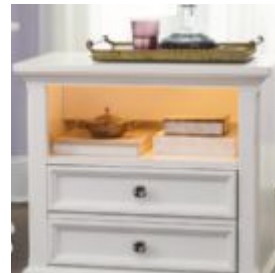

The interlocking scroll patterns in top drawers, doors, chairs and beds bring a delicate use of pattern that fits perfectly in any space. The subtle patterns are complimentary to today’s cleaner lifestyles. Lynn Haven features a blend of squared round and angled top surfaces and expressive moldings. Another unique design aspect is the use of raised architectural square beveled block forms found on select pieces. Updated cottage influences are evident with the post and pilaster turnings in the collection. Sharp bead and cove profiles are lightly burnished and rubbed to show worn edges.